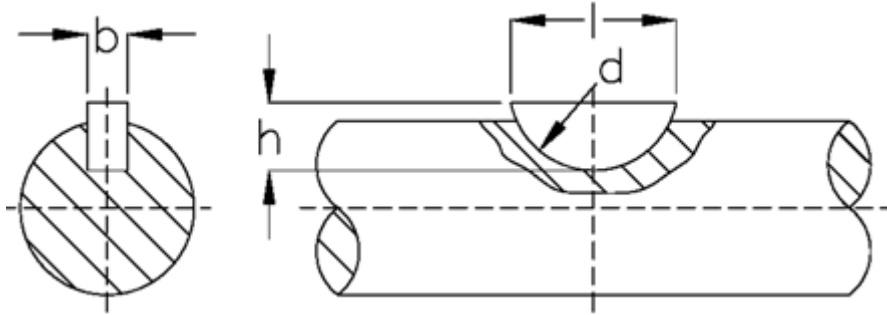

Article number: 09010321

Description: KLEE Woodruff key 2,5x3,7 DIN 6888

Measures

$b = 2.5$
 $d = 10$
 $h = 3.7$
 $l = 9.66$